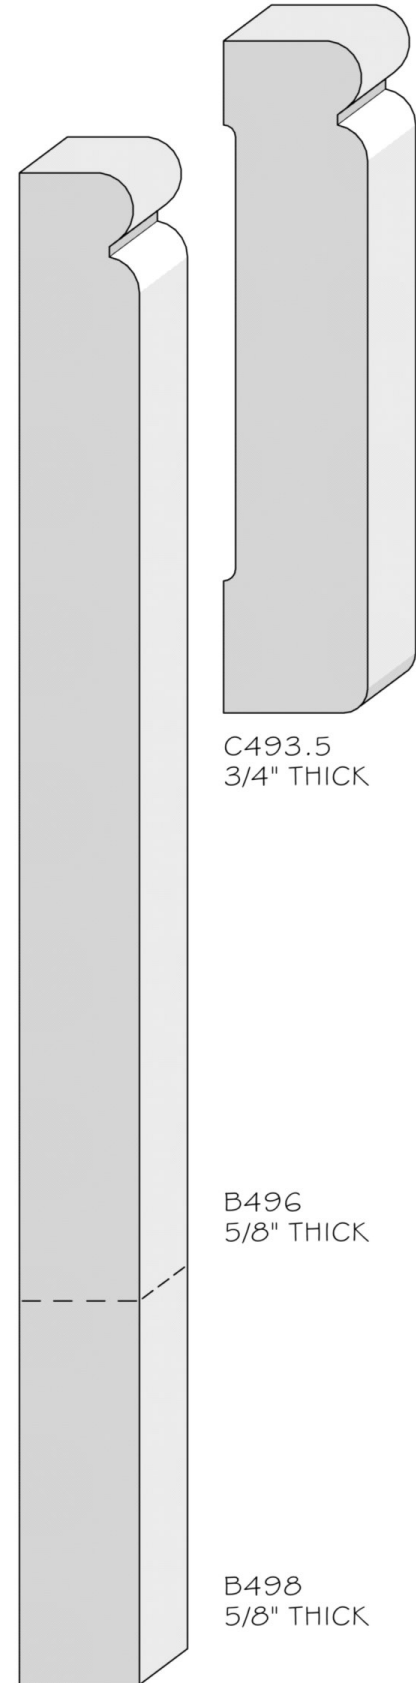

Solid Wood & High Density MDF

STYLE 49