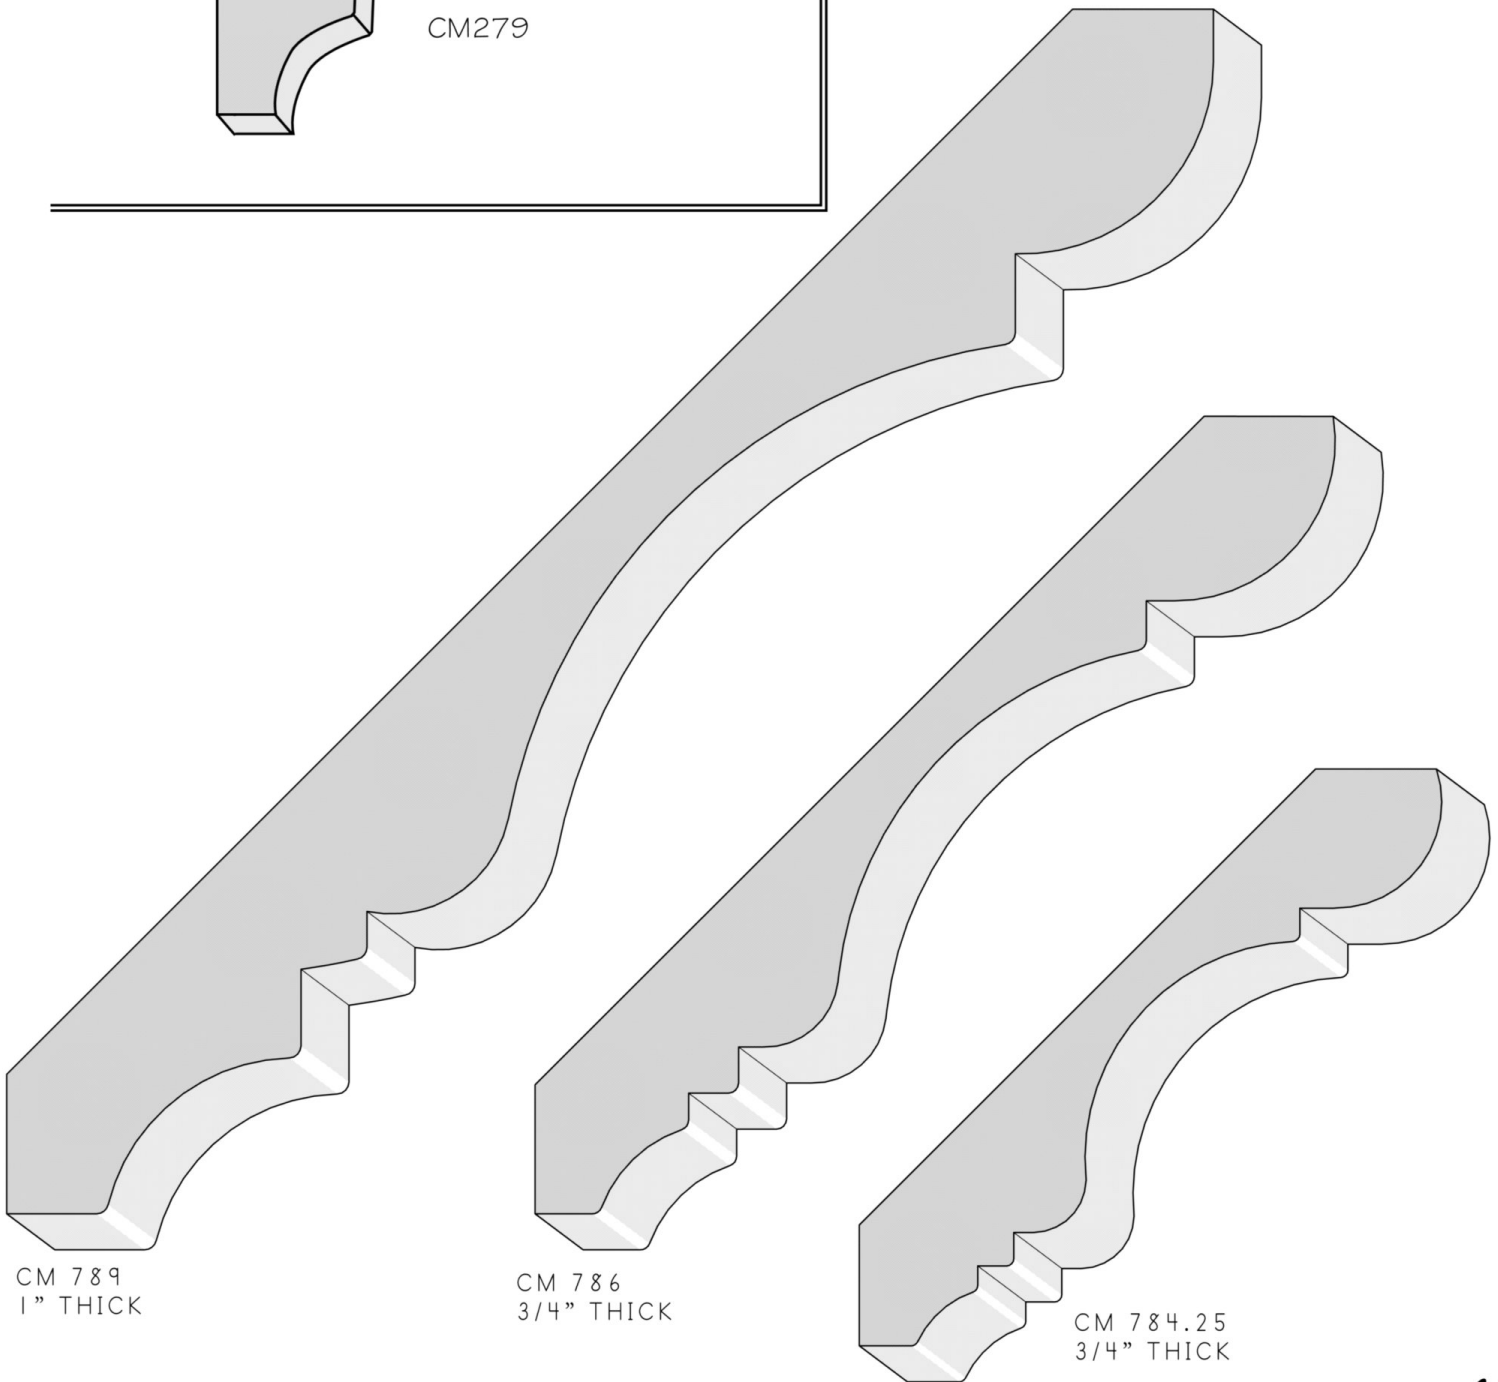

CM279

CM 789
1" THICK

CM 786
3/4" THICK

CM 784.25
3/4" THICK