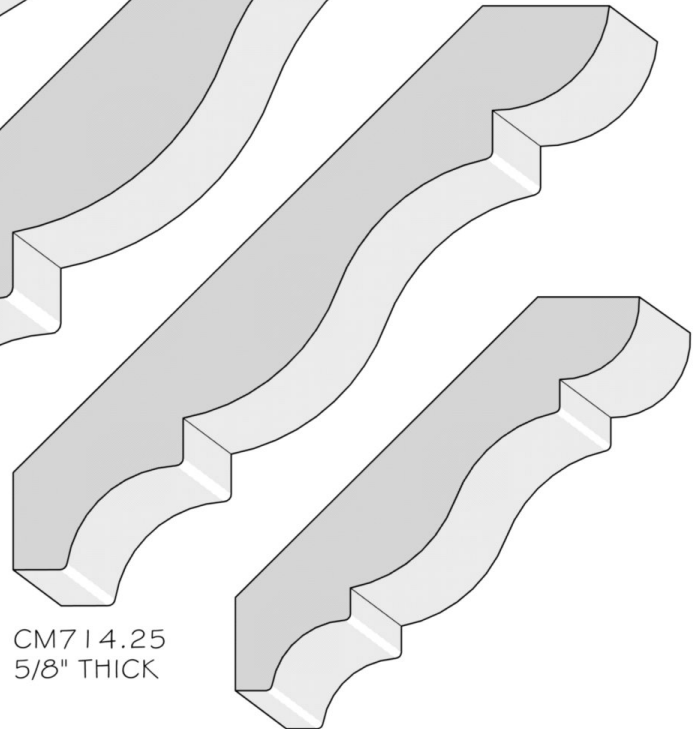

## CROWN MOLDING - STYLE 71

DC713.9  
5/8" THICK

CM719  
3/4" THICK

CM718  
3/4" THICK

CM716  
5/8" THICK

CM714.25  
5/8" THICK

CM713  
5/8" THICK