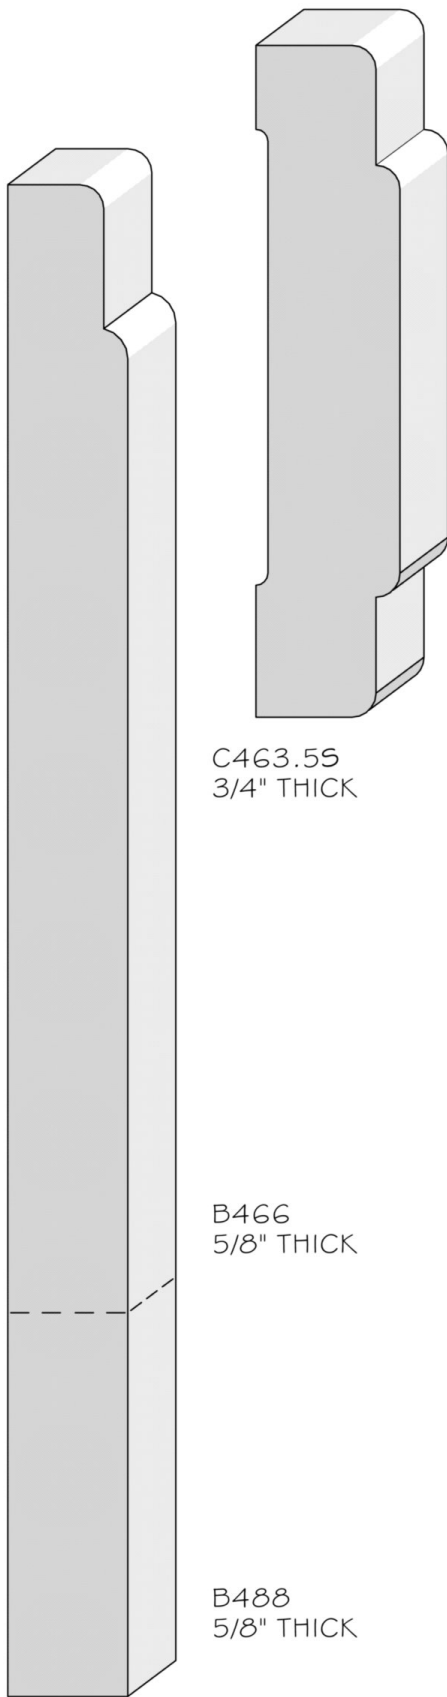

Solid Wood & High Density MDF

Style 465