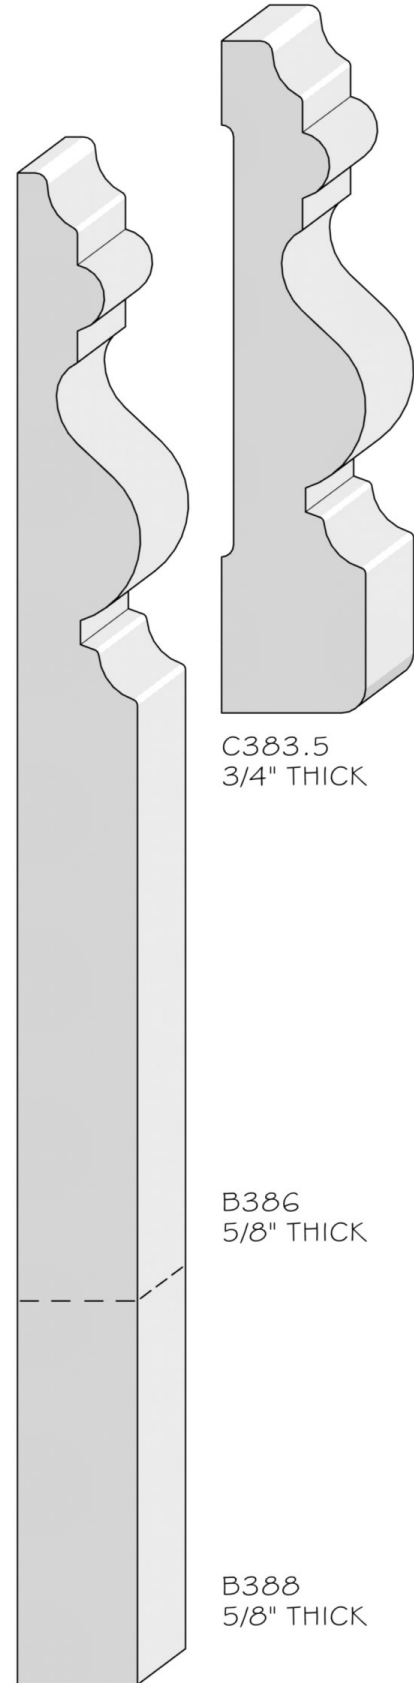

# Builders Series Base & Casing

STYLE 11

C113  
3/4" THICK

STYLE 13

C133  
3/4" THICK

STYLE 14

C143  
3/4" THICK

STYLE 16

C163  
3/4" THICK

STYLE 17

C173  
3/4" THICK

B114.5  
5/8" THICK

B134.5  
5/8" THICK

B144.5  
5/8" THICK

B164.5  
5/8" THICK

B174.5  
5/8" THICK

# Solid Wood & High Density MDF

STYLE 34

C343.5  
3/4" THICK

B346  
5/8" THICK

B348  
5/8" THICK

STYLE 36

C363.5  
3/4" THICK

B366  
5/8" THICK

B368  
5/8" THICK

STYLE 38

C383.5  
3/4" THICK

B386  
5/8" THICK

B388  
5/8" THICK