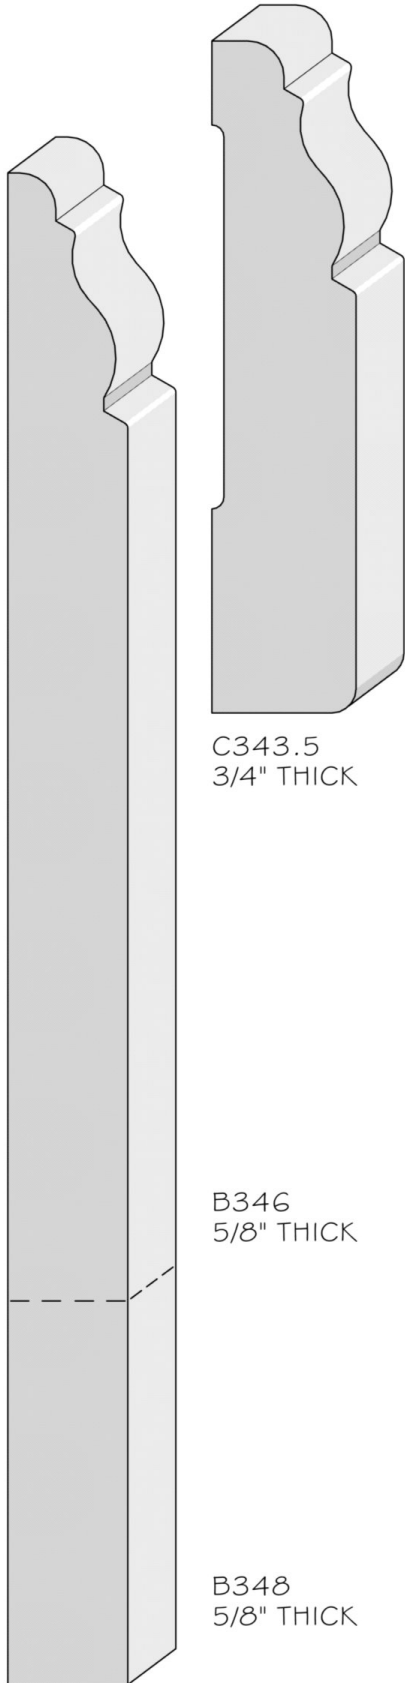

# Builders Series Base & Casing

STYLE 11

C113  
3/4" THICK

STYLE 13

C133  
3/4" THICK

STYLE 14

C143  
3/4" THICK

STYLE 16

C163  
3/4" THICK

STYLE 17

C173  
3/4" THICK

B114.5  
5/8" THICK

B134.5  
5/8" THICK

B144.5  
5/8" THICK

B164.5  
5/8" THICK

B174.5  
5/8" THICK

## STYLE 33

C333.5  
3/4" THICK

B336  
5/8" THICK

B338  
5/8" THICK

# Solid Wood & High Density MDF

STYLE 34

C343.5  
3/4" THICK

B346  
5/8" THICK

B348  
5/8" THICK

STYLE 36

C363.5  
3/4" THICK

B366  
5/8" THICK