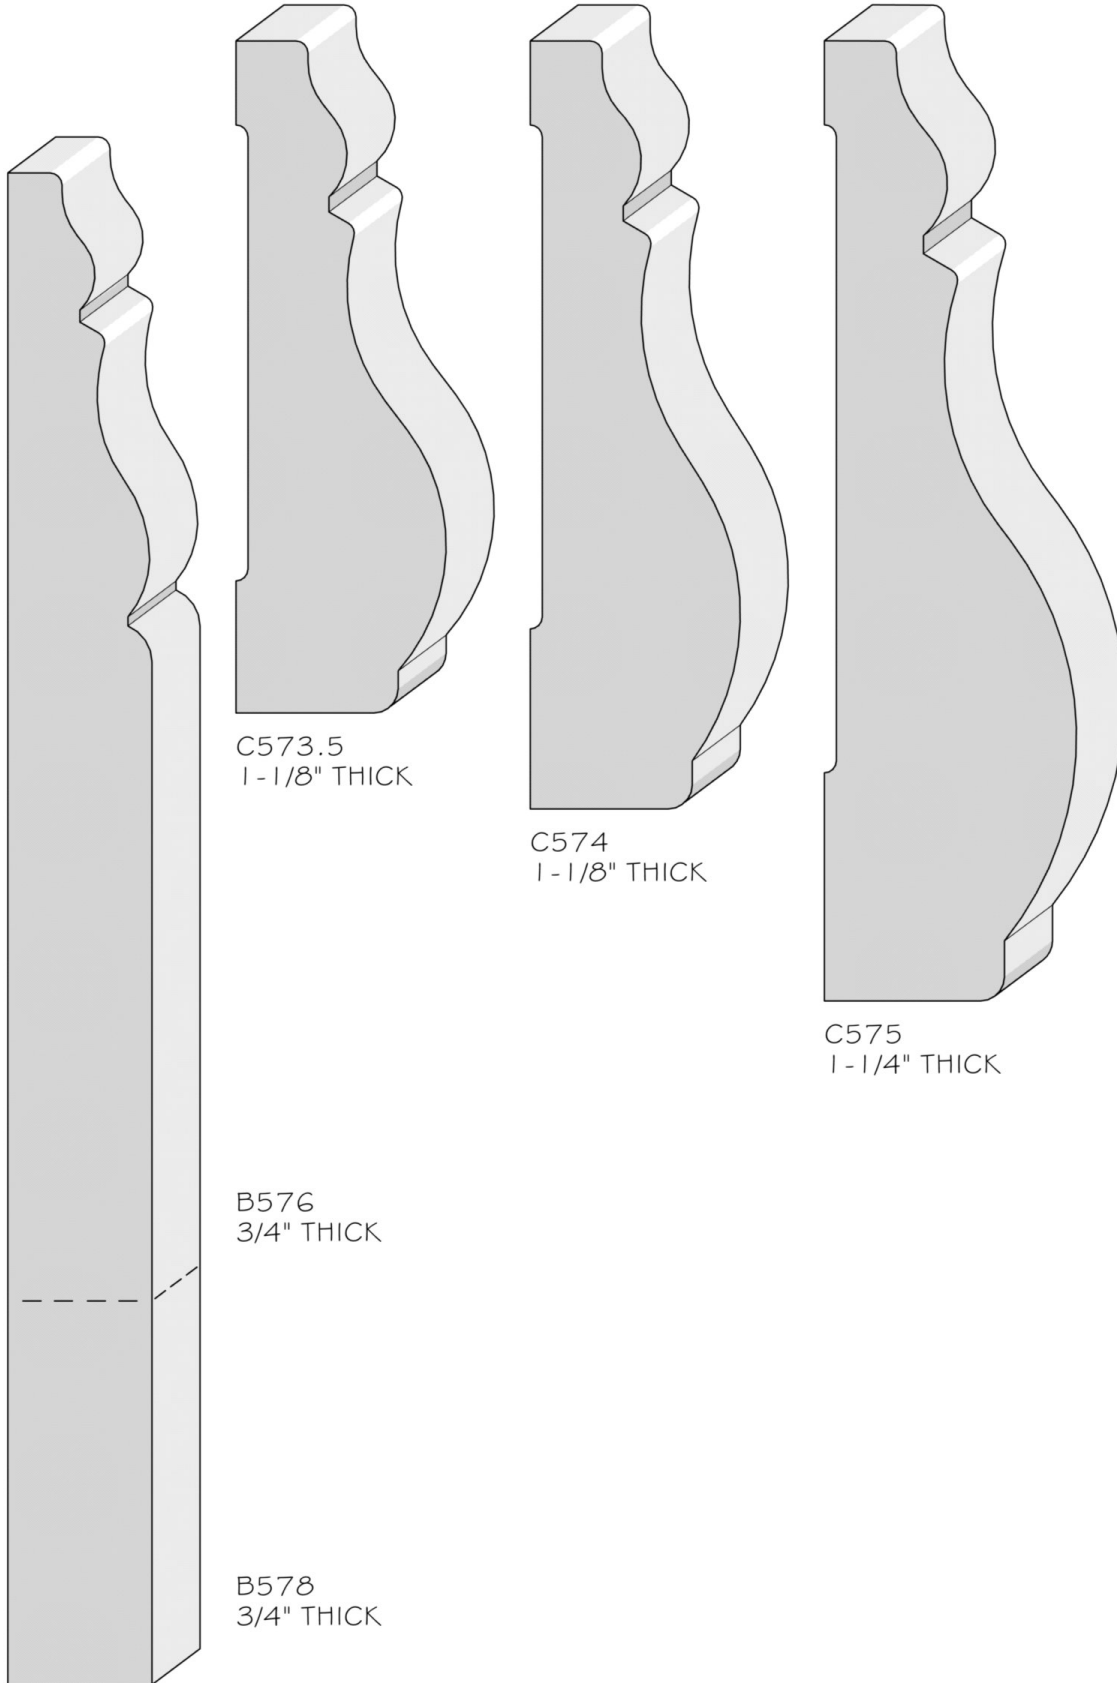

Solid Wood & High Density MDF

STYLE 57