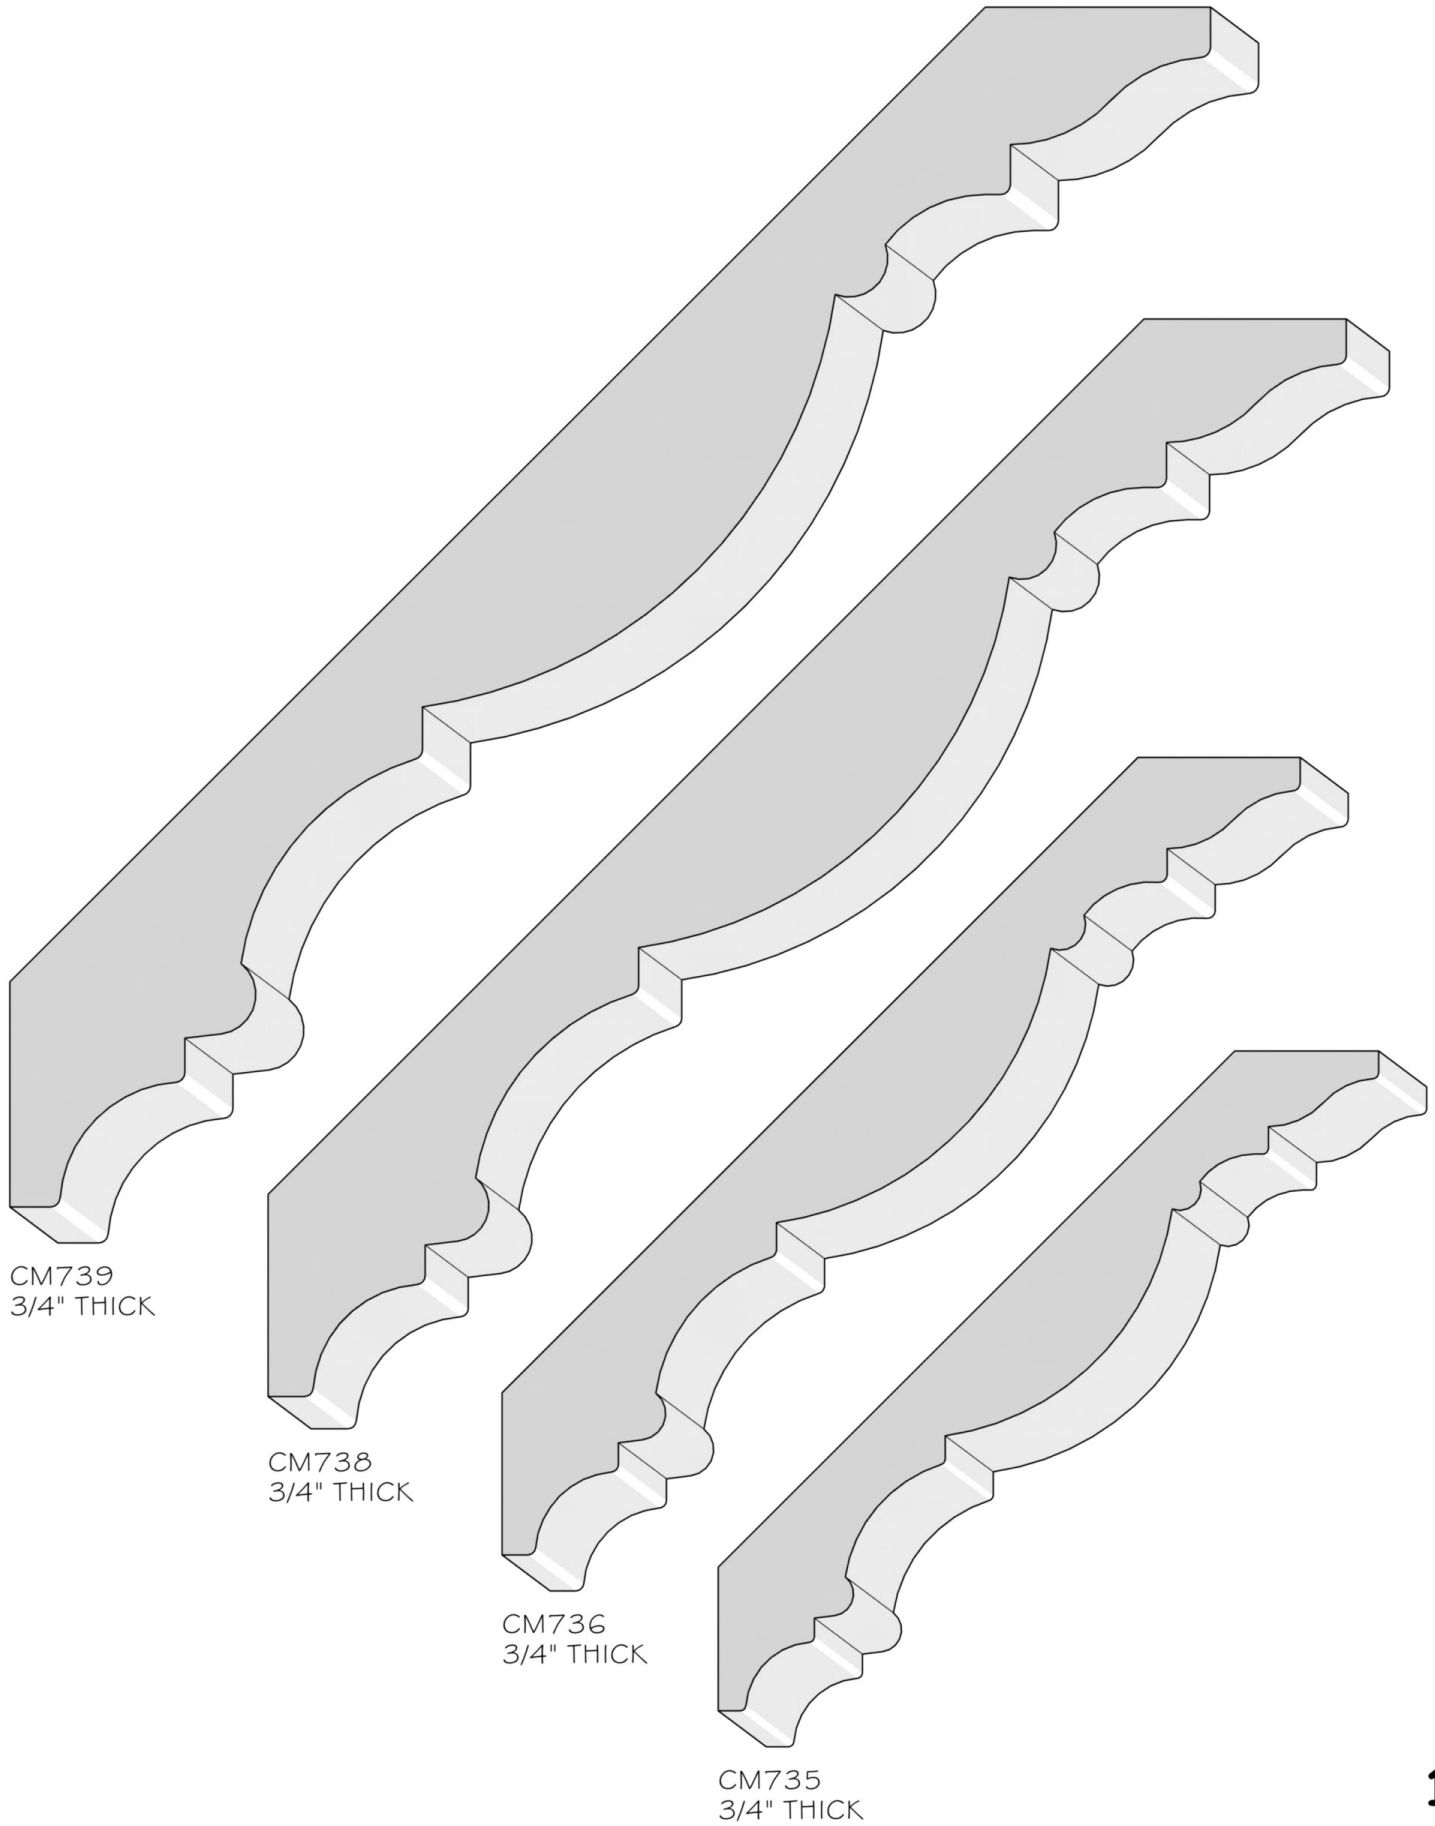

Solid Wood & High Density MDF

CROWN MOLDING - STYLE 73