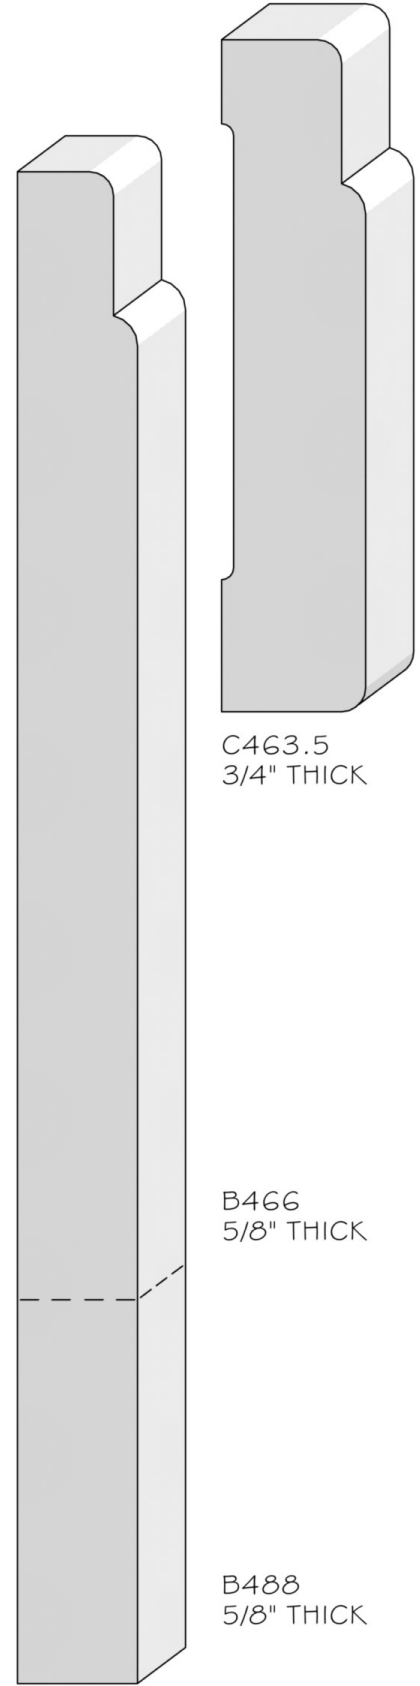

# Builders Series Base & Casing

STYLE 11

C113  
3/4" THICK

STYLE 13

C133  
3/4" THICK

STYLE 14

C143  
3/4" THICK

STYLE 16

C163  
3/4" THICK

STYLE 17

C173  
3/4" THICK

B114.5  
5/8" THICK

B134.5  
5/8" THICK

B144.5  
5/8" THICK

B164.5  
5/8" THICK

B174.5  
5/8" THICK

# Solid Wood & High Density MDF

STYLE 34

C343.5  
3/4" THICK

B346  
5/8" THICK

B348  
5/8" THICK

STYLE 36

C363.5  
3/4" THICK

B366  
5/8" THICK

# Solid Wood & High Density MDF

STYLE 39

STYLE 45

STYLE 46